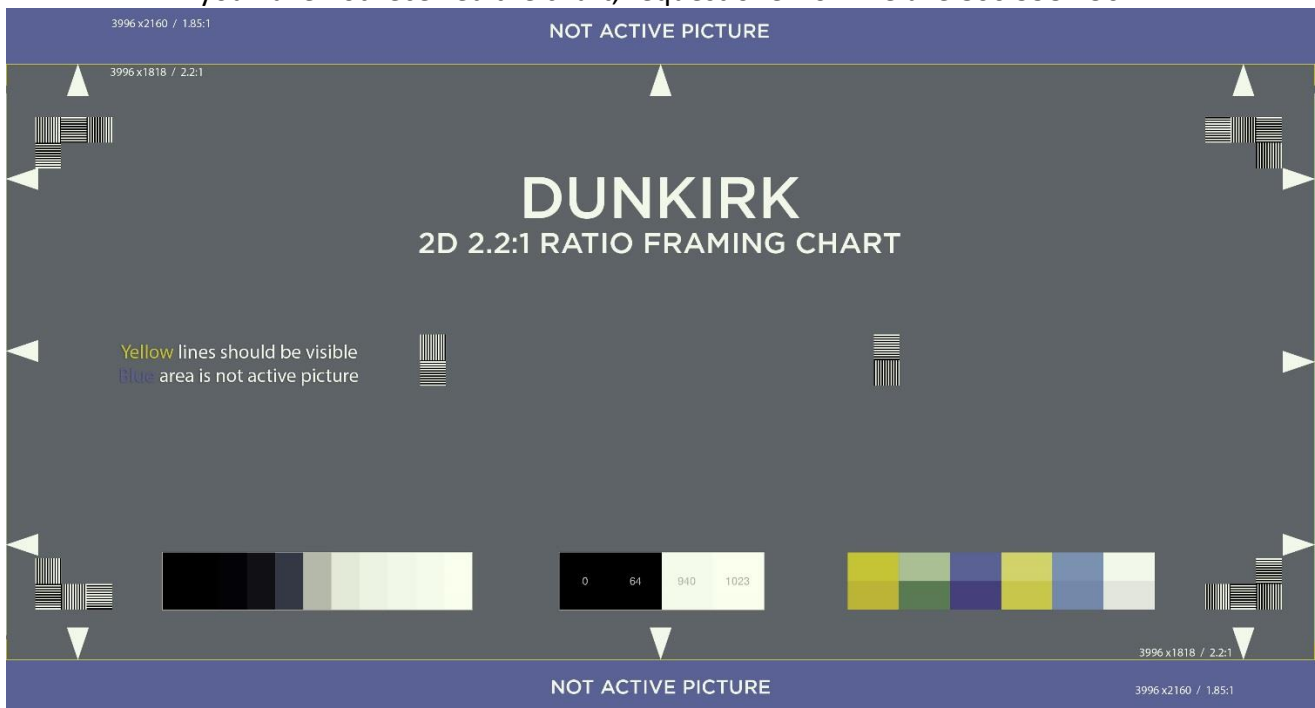

DUNKIRK

****IMPORTANT****

Aspect Ratio

We are writing to you in regards to the presentation ratio of 'DUNKIRK'.

Filmmakers have finished the DCP in the **2.2:1 ratio**.

The active image is 3996x1818 (2.2:1) within a 3996x2160 (1.85:1) container.

The film is intended to play in a FLAT presentation.

For **SCOPE** shaped screens, see below:

- **Present the film in the Flat 1.85:1 aspect ratio**
- Open side masking, Zoom lens to fit image top to bottom of screen, leaving bars left and right
- Do not present in the Scope 2.40:1 ratio, this could result in top and bottom of the image being cropped

On your DCP or DCDC download a framing chart will be included to help set up your screens (see below).

If you have not received the chart, request one from Deluxe 800.993.4567.

****Framing Chart for Reference Only****

Rating: PG-13

Feature Run Time: 01:46:28

Credit Start Time: 01:39:09

Crawl Start Time: 01:40:54

Image Format: 4096x1716 4K Flat

Km# 234172